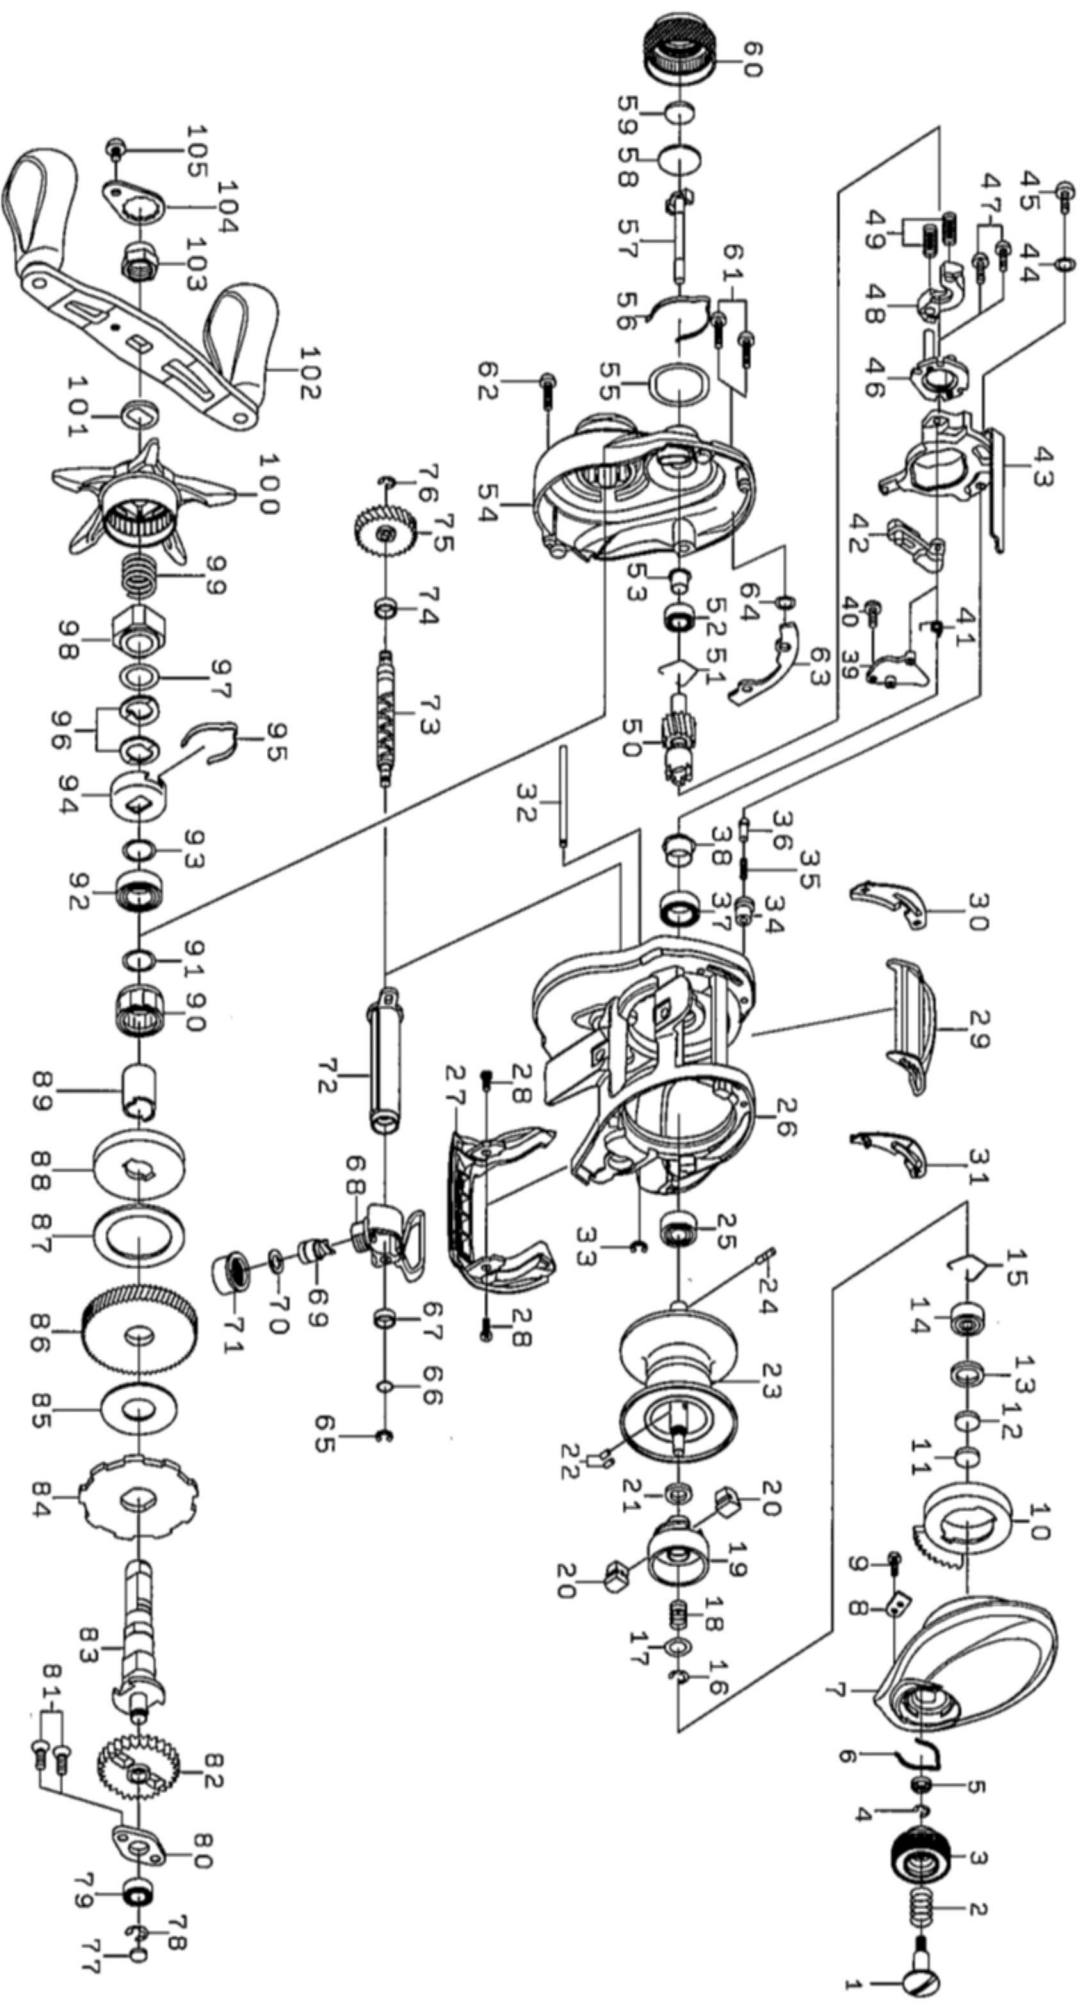

ZILLION TWS 100HL

Please quote by part number, not key number when ordering
spares@daiwaaustralia.com.au PH: 02 8644 8644

ZILLION TWS 100HL

Key No.	Part Number	Description	Key No.	Part Number	Description
1	6H930401	SCREW(A)	58	6H161001	SPACER(F)
2	6E167101	SPRING(A)	59	6B175503	SPACER(G)
3	6H930222	BRAKE DIAL	60	6H281201	CAST CONTROL CAP
4	6B339801	BRAKE DIAL RETAINER(A)	61	6G040822	LEFT SIDE PLATE SCREW(A)
5	6F637701	BRAKE DIAL WASHER	62	6G040821	LEFT SIDE PLATE SCREW(B)
6	6H663401	BRAKE CLICK SPRING	63	6J044503	PLATE(B)
7	6J141201	RIGHT SIDE PLATE	64	6H770601	"O"RING(B)
8	6H915501	BRAKE DIAL RETAINER(B)	65	63205901	RETAINER(B)
9	6G939301	SCREW(B)	66	6B411700	WASHER(B)
10	6J045701	MAGNET HOLDER	67	6G720001	WORM SHAFT SPACER (A)
11	63757400	SPACER(A)	68	6J176601	T-LEVEL WIND
12	63757411	SPACER(B)	69	61214212	LINE GUIDE PAWL
13	6G185101	SPACER(C)	70	63731300	WASHER(C)
14	6G511506	BALL BEARING(A)	71	6F402801	LINE GUIDE NUT
15	6F032201	BEARING RETAINER(A)	72	6H910801	LEVEL WIND GUARD
16-25	6Z022042	SPOOL ASSEMBLY	73	6H911702	WORM SHAFT
26	6J061603	FRAME	74	6G469005	BALL BEARING(D)
27	6J045201	FRONT PLATE	75	6H910501	WORM GEAR
28	6H455402	SCREW(C)	76	6B339801	RETAINER(C)
29	6J101601	CLUTCH LEVER	77	6G099800	WASHER(D)
30	6H915701	SPACER(D)	78	63208002	RETAINER(D)
31	6H915601	SPACER(E)	79	6B358605	BALL BEARING(E)
32	6H912101	STABILIZER BAR	80	6H928901	PLATE(C)
33	6H704101	RETAINER(A)	81	6E134509	SCREW(F)
34	6H910601	COLLAR	82	6H912701	DRIVE SHAFT GEAR
35	6H928801	SPRING(B)	83	6H911602	DRIVE SHAFT
36	6J055201	PIN	84	6H929401	CLUTCH WHEEL
37	6B861704	BALL BEARING(B)	85	6J085101	DRIVE SHAFT WASHER (A)
38	6H266601	BALL BEARING COLLAR(B)	86	6Z021831	PINION GEAR+DRIVE GEAR
39	6H944301	PLATE(A)	87	6H452601	DRIVE SHAFT WASHER (B)
40	6H294101	SCREW(D)	88	6H913201	KEY WASHER
41	6H473301	CLUTCH CAM SPRING	89	6G545001	GEAR SHAFT COLLAR
42	6H473401	CLUTCH TRIP LEVER	90	6G819801	ROLLER CLUTCH
43	6H944001	CLUTCH CAM	91	6B553801	WASHER(E)
44	6H159201	WASHER(A)	92	6B861704	BALL BEARING(F)
45	63522501	SCREW(E)	93	6B553802	WASHER(F)
46	6H659101	CLUTCH CAM PLATE	94	6F028203	CLICK LEAF SPRING HOLDER
47	6B032904	CLUTCH CAM SCREW	95	6F032401	CLICK LEAF SPRING
48	6H944401	YOKE	96	61508901	DRAG SPRING WASHER
49	6J055301	YOKE SPRING	97	6H929501	WASHER(G)
50	6Z021831	PINION GEAR+DRIVE GEAR	98	6J141002	NUT
51	6B421601	BEARING RETAINER(B)	99	6J011901	SPRING(C)
52	6B358605	BALL BEARING(C)	100	6J140001	STAR DRAG
53	6H159501	BALL BEARING COLLAR(A)	101	6F576601	HANDLE COLLAR
54	6J143401	LEFT SIDE PLATE	102	6J142801	HANDLE ASSEMBLY
55	6H157002	"O"RING(A)	103	6G793317	HANDLE NUT
56	6H160901	CLICK LEAF SPRING(A)	104	6H834505	HANDLE PLATE
57	6H159601	PINION SHAFT	105	63538301	HANDLE SCREW